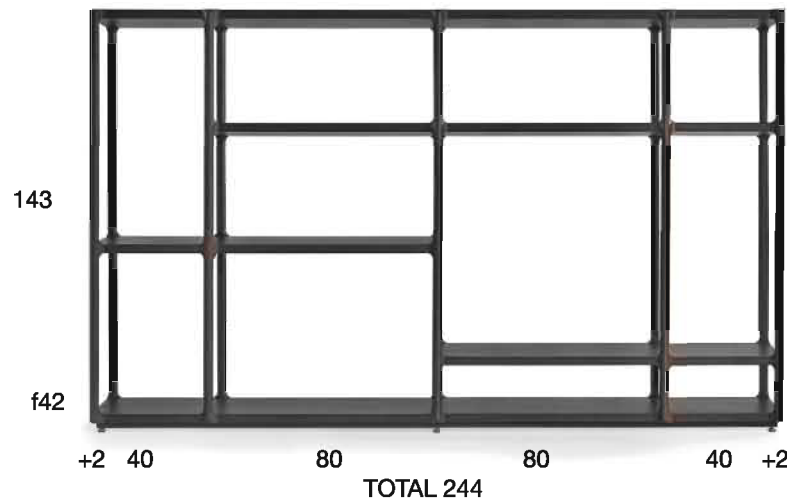

COMPOSICIONES COMPOSITIONS

ESTANTERIAS SHELVING

910CM116 COMPOSICION	
244X 42 X 143 H.	2378 pts
5 910P163N 236 pts	1180 pts
1 910E3040 209 pts	209 pts
2 910E4080 360 pts	720 pts
1 910E4040 269 pts	269 pts

Página:
44