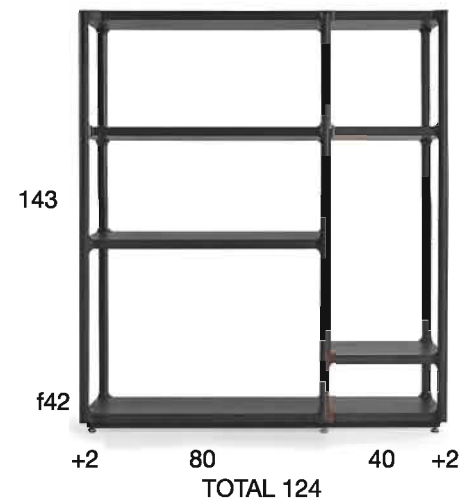

910CM113 COMPOSICION	
124X 42 X 143 H.	1337 pts
3 910P163N 236 pts	708 pts
1 910E4080 360 pts	360 pts
1 910E4040 269 pts	269 pts

Página:
44