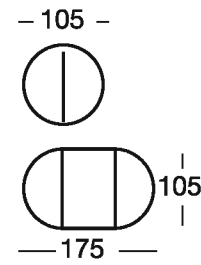

910AX105
MESA EXTENSILE DE 105
EXTENDING TABLE 105
1275 pts