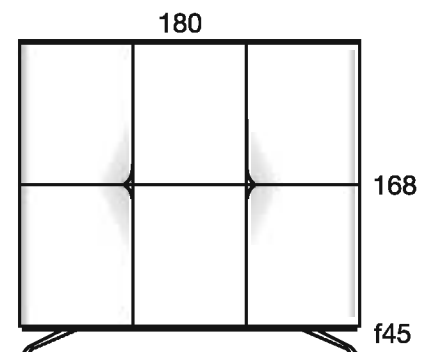

910C510P	HIGH CONTAINER 6 DOORS
CONTENEDOR ALTO 6 PUERTAS	
Top Tapa: Chapa / L.Marmol Venner / L. marble	
Walnut / Ash	Nogal / Fresno: 2808 pts
	Lacado: 2668 pts
Customer veneer	Ch. cliente: 3005 pts