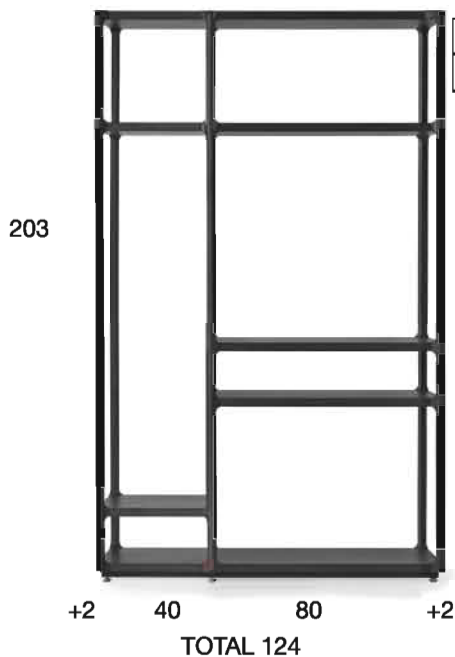

910CM115		COMPOSICION	
124X 42 X 203 H.		1516 pts	
3	910P203N	271 pts	813 pts
1	910E4040	269 pts	269 pts
1	910E5080	434 pts	434 pts

Página:
44