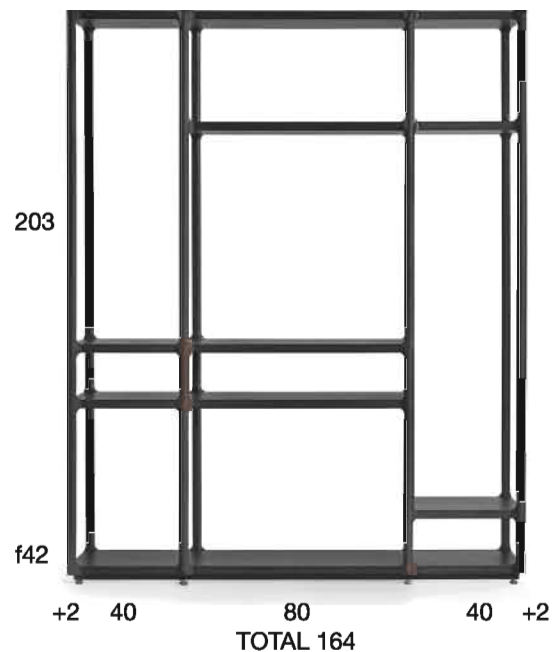

910CM114		COMPOSICION	
164 X 42 X 203 H.		2056 pts	
4	910P203N	271 pts	1084 pts
2	910E4040	269 pts	538 pts
1	910E5080	434 pts	434 pts

Página:
44